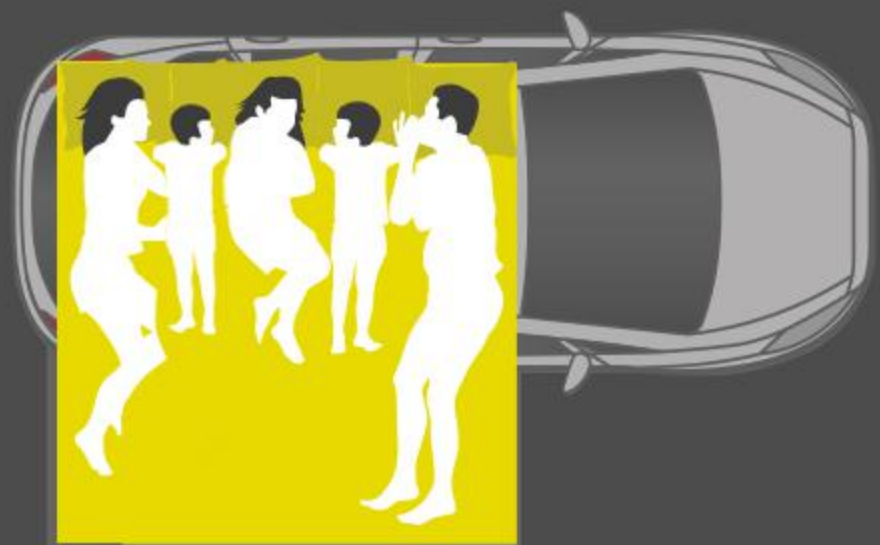

Tent Color 

Cover Color 

Sky Home (size : Small, Midsize, fullsize)
Dimensions description

Dimensions Open (L*W*H)

Sky Home Small : 220*140*119 cm
Sky Home Midsize : 220*200*119 cm
Sky Home Fullsize : 220*250*119 cm

Static Weight Capacity

Small size : 450 kg
Midsize : 550 kg
Fullsize : 600 kg

Product Weight

Small size : 55 kg
Midsize : 80 kg
Fullsize : 110 kg

Roof Top Tent s k y h o m e

Sky Home small size
sleeps two adult

Sky Home midsize
sleeps 2 adult + 2 children

Sky Home fullsize
sleeps 2 adult + 3 children

Roof Top Tent

s k y h o m e

Suitable cars based on size

Small size

Midsize

Fullsize