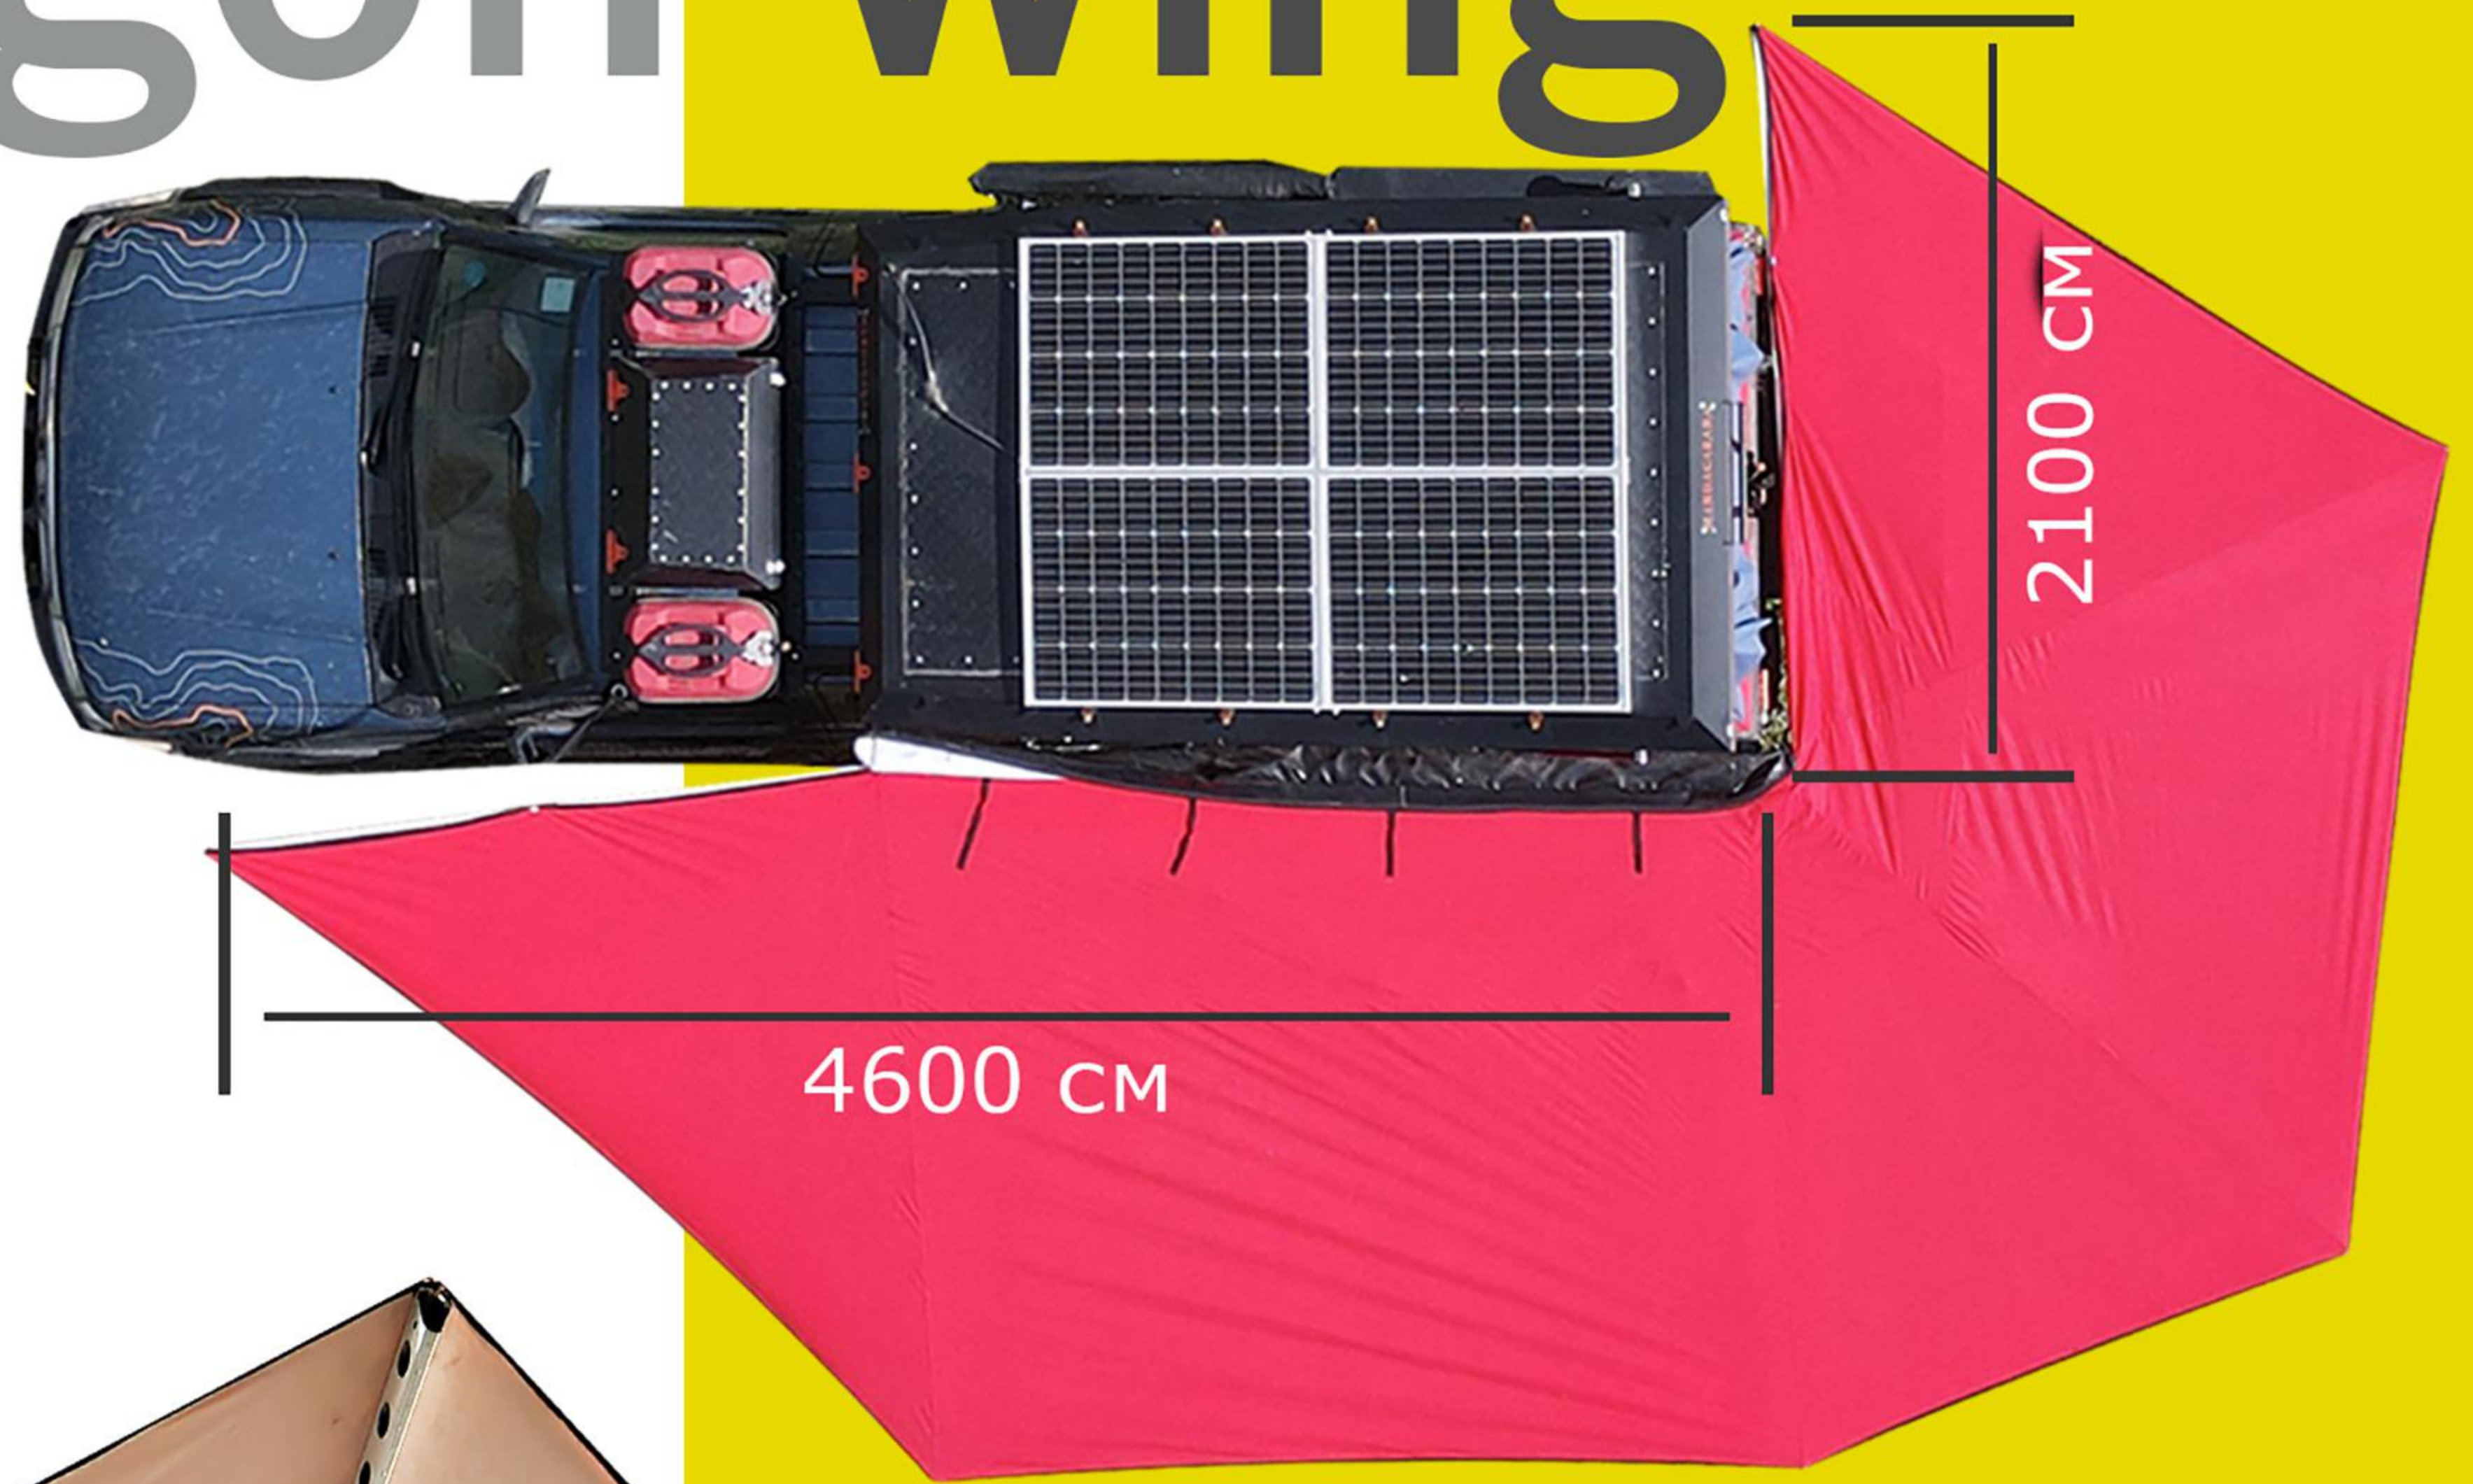

Electrical energy system

Heating
and
cooling
system

Solar system
GREEN

ENERGY

Full Kitchen

Buffalo Truck Camper Awning

Dragon wing

Total weight 32 Kg
Water resistance fabric