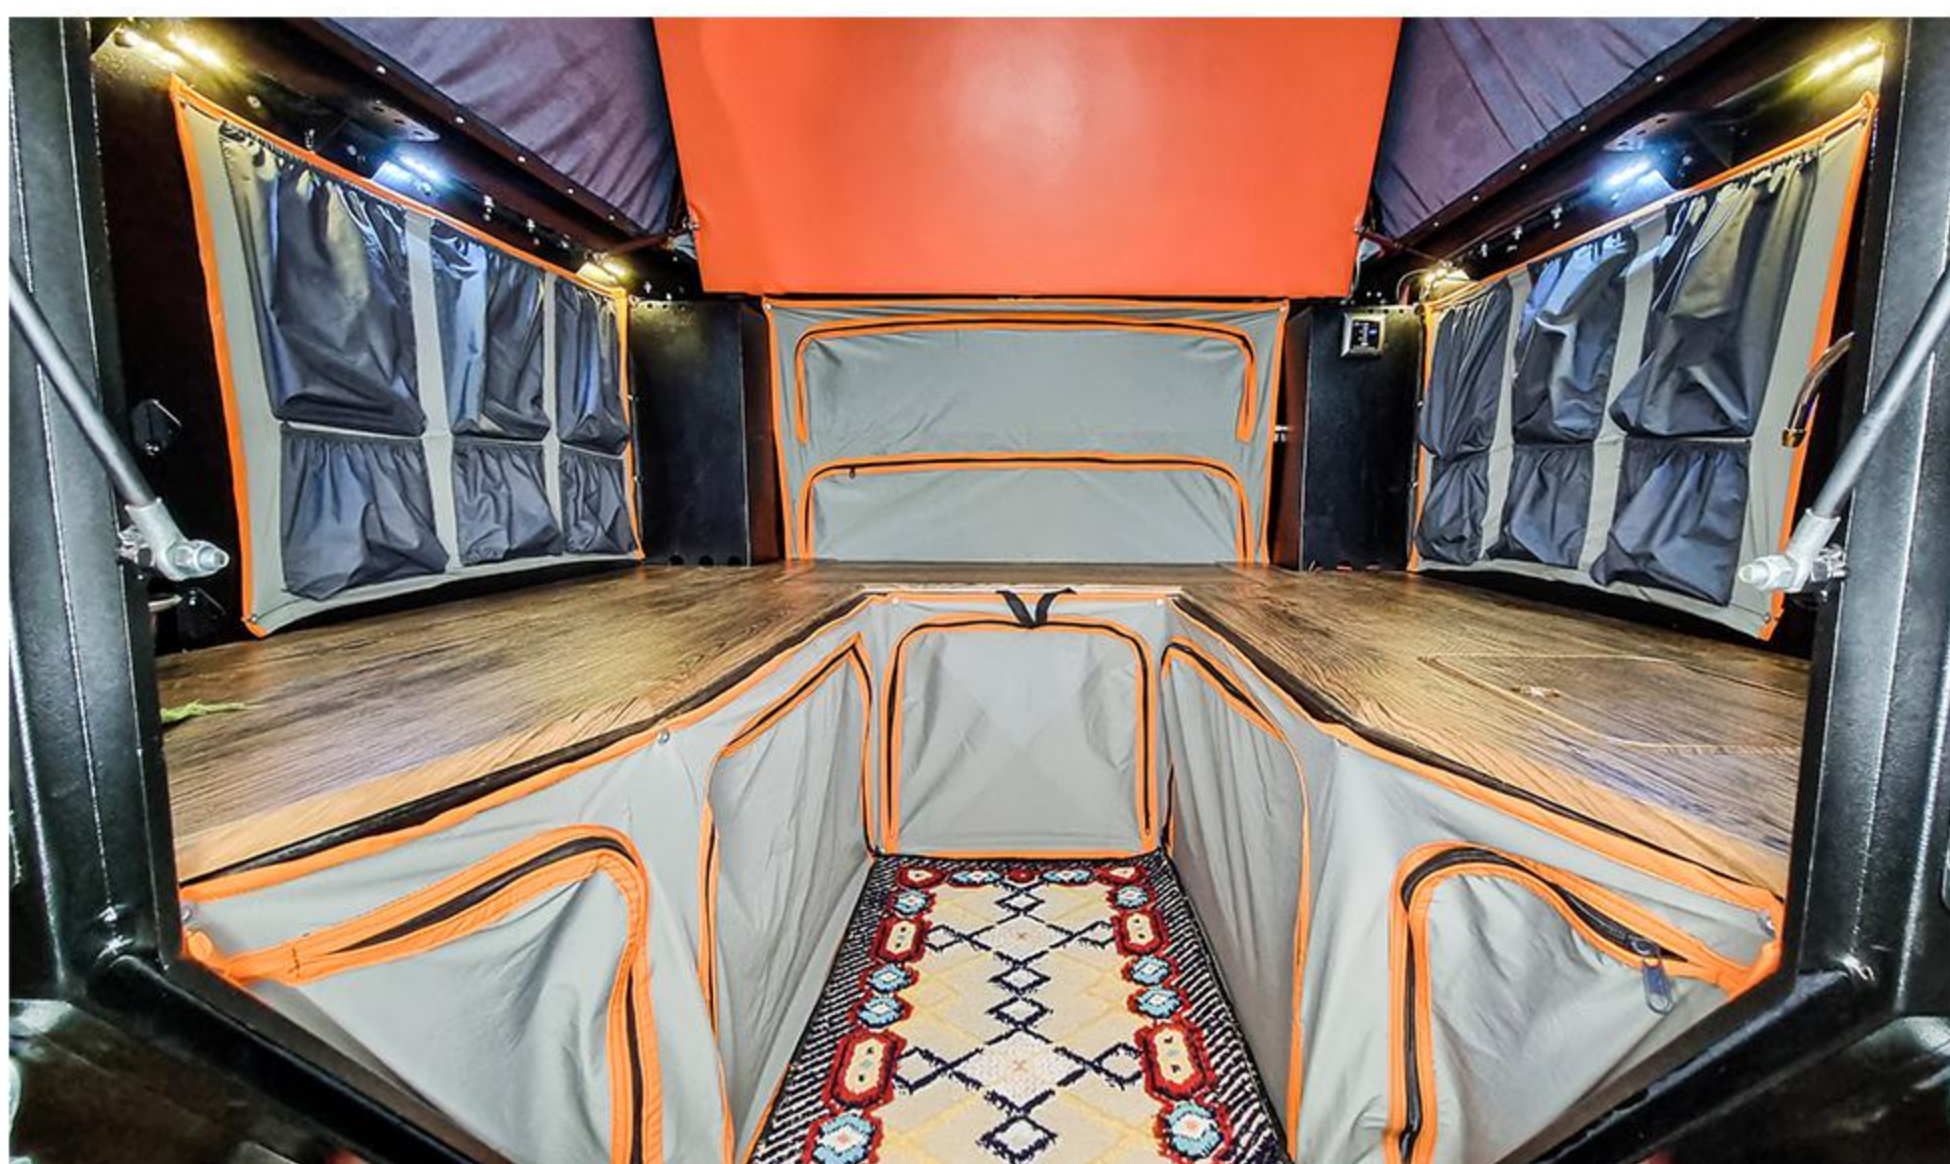

All options and accessories designed by consumer needs.